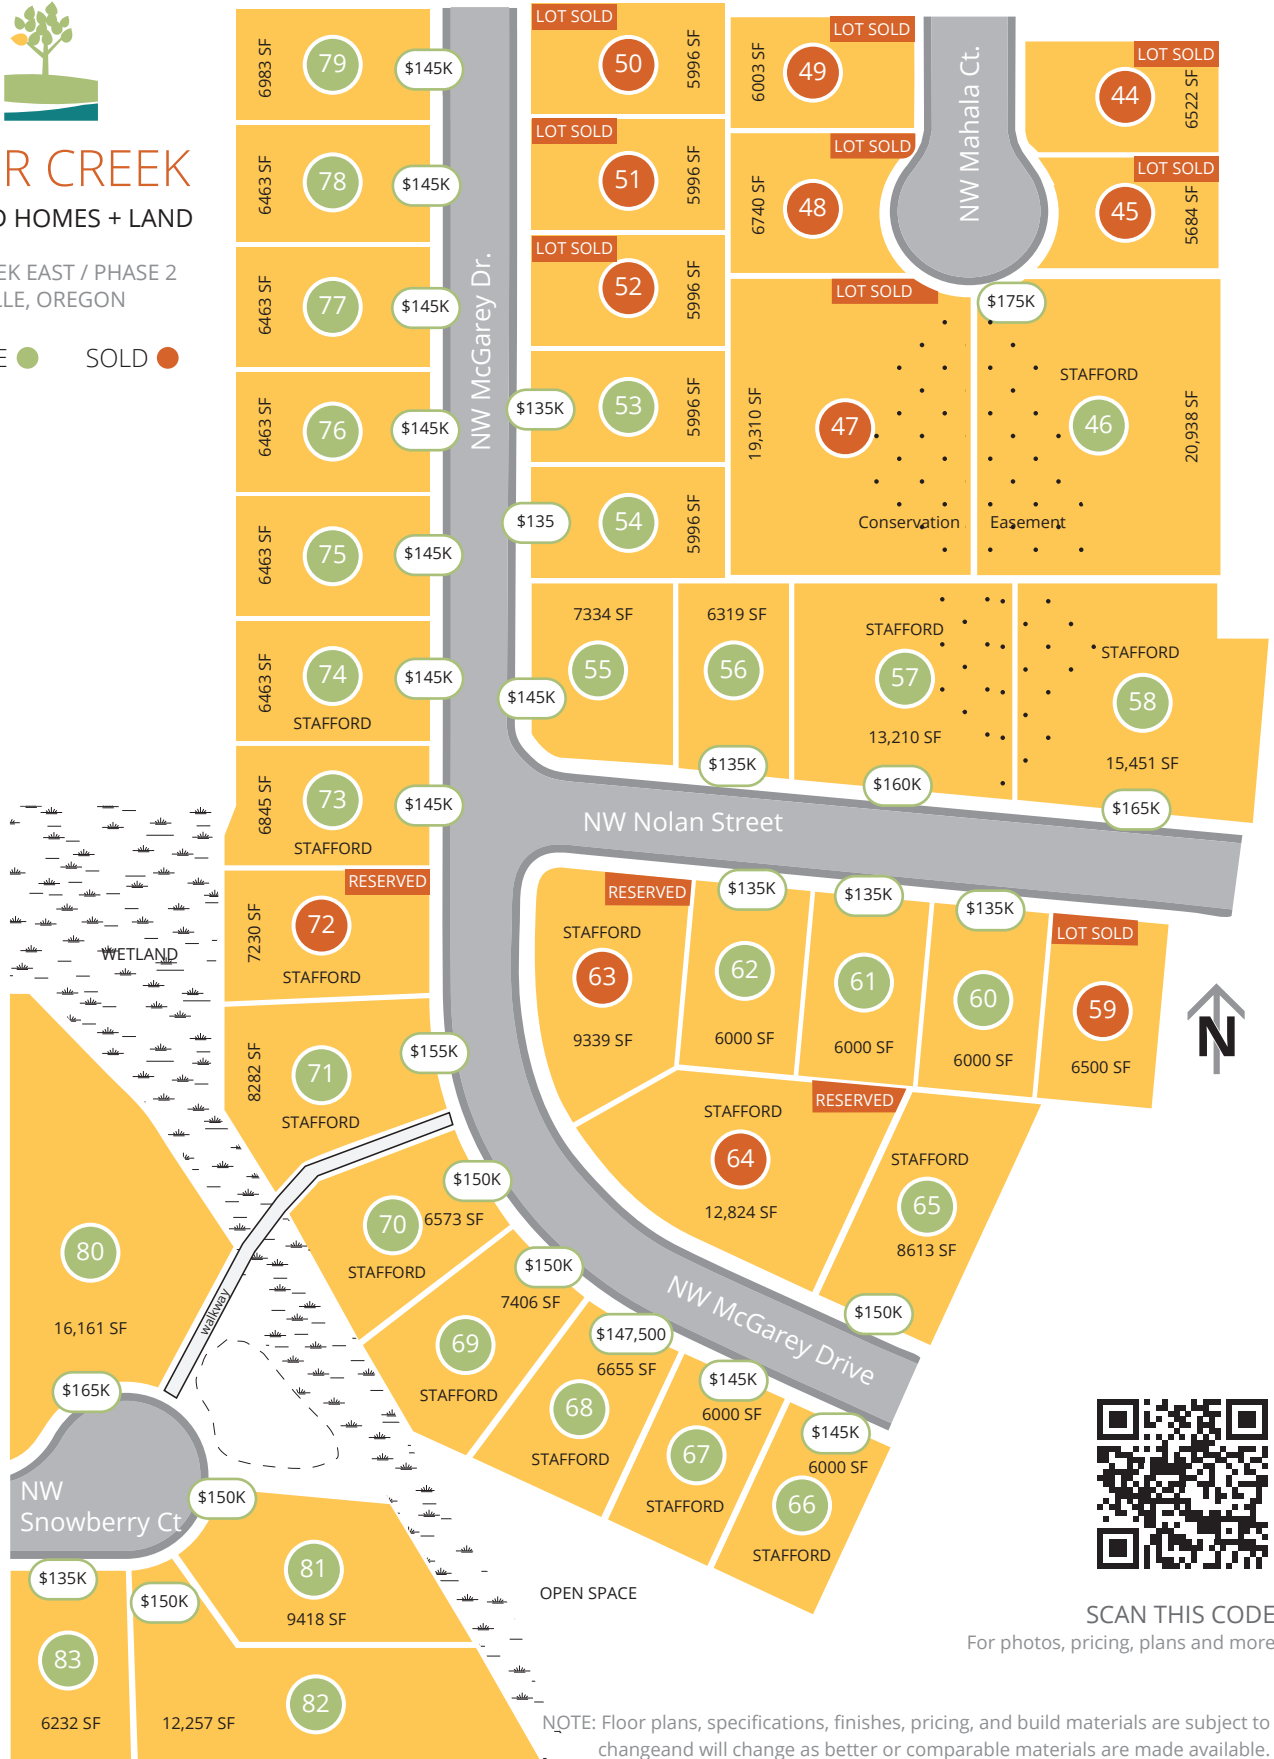

# BAKER CREEK

LOT AVAILABILITY ●  
STAFFORD HOMES + LAND

BAKER CREEK EAST / PHASE 1  
MCMINNVILLE, OREGON

NOW OFFERING FARMHOUSE STYLE,  
MASTER ON MAIN HOMES  
WITH SEPARATE 462 SQ FT  
DWELLING (ADU)! PERFECT FOR  
GUESTS OR FAMILY MEMBERS.

# BAKER CREEK

STAFFORD HOMES + LAND

BAKER CREEK EAST / PHASE 2  
McMINNVILLE, OREGON

AVAILABLE ● SOLD ●

SCAN THIS CODE  
For photos, pricing, plans and more

NOTE: Floor plans, specifications, finishes, pricing, and build materials are subject to change and will change as better or comparable materials are made available.